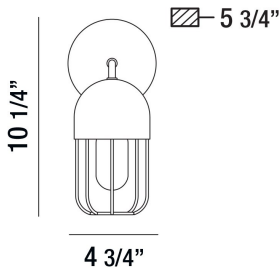

PALMERSTON, WALL MOUNT

OPTIONS AVAILABLE

ITEM NO.	FINISH	SHADE
35960-010	MATTE BLACK	GOLD

PRODUCT DETAILS

No.	:	35960-010
Product Color	:	MATTE BLACK
Product Material	:	METAL
Shade / Accent Colour	:	GOLD
Shade / Accent Material	:	METAL
Width	:	4.75"
Height	:	10.5"
Ext	:	5.75"
Weight	:	1.9lbs

TECHNICAL DETAILS

Canopy / Backplate Height	:	1"
Canopy / Backplate Dia.	:	4.75"
Mounting	:	Down
Location	:	DAMP
Approval	:	

PROJECT INFORMATION

Job Name: Date: Type:

Comments: