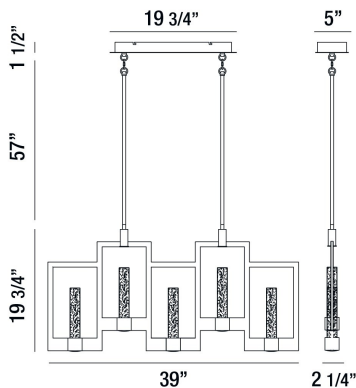

OPTIONS AVAILABLE

ITEM NO. 35949-015	FINISH BLACK	SHADE CLEAR SEEDED