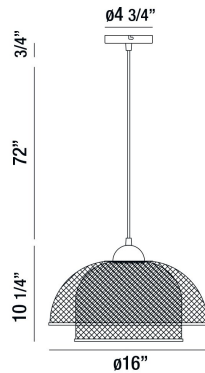

## KENMORE, 16" ROUND PENDANT

### PRODUCT DETAILS

No.	:	35945-017
Product Color	:	BLACK
Product Material	:	METAL
Shade / Accent Colour	:	BLACK/GOLD
Shade / Accent Material	:	METAL WIRE
Diameter	:	16"
Height	:	10.25"
Overall Height	:	83"
Weight	:	4.4lbs

### TECHNICAL DETAILS

Hanging Support Type	:	WIRE
Hanging Support Length	:	72"
Canopy / Backplate Height	:	0.75"
Canopy / Backplate Dia.	:	4.75"
Location	:	DRY
Approval	:	