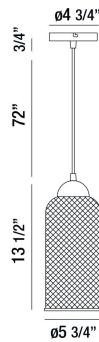

KENMORE, 6" ROUND PENDANT

PRODUCT DETAILS

No.	:	35943-026
Product Color	:	BLACK
Product Material	:	METAL
Shade / Accent Colour	:	GOLD
Shade / Accent Material	:	METAL WIRE
Diameter	:	5.75"
Height	:	13.5"
Overall Height	:	86.25"
Weight	:	2.2lbs

LIGHT SOURCE DETAILS

Light Source Type	:	INTEGRATED LED
Input Voltage	:	120V
Bulb Voltage	:	120V
Socket Type	:	LED
Total Wattage	:	5W
Delivered Lumens	:	300lm
Kelvin	:	3000K
CRI	:	90+
Dimmable	:	Yes

OPTIONS AVAILABLE

ITEM NO.	FINISH	SHADE
35943-026	BLACK	GOLD
35943-013	BLACK	BLACK

TECHNICAL DETAILS

Hanging Support Type	:	WIRE
Hanging Support Length	:	72"
Canopy / Backplate Height	:	0.75"
Canopy / Backplate Dia.	:	4.75"
Location	:	DRY
Approval	:	