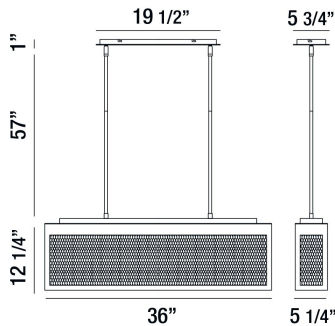

COOP, 36" RECTANGULAR CHANDELIER

PRODUCT DETAILS

No.	:	35929-017
Product Color	:	SAND BLACK
Product Material	:	METAL
Shade / Accent Colour	:	GOLD
Shade / Accent Material	:	WIRE MESH
Length	:	36"
Width	:	5.25"
Height	:	12.25"
Overall Height	:	70.25"
Weight	:	36.4lbs

LIGHT SOURCE DETAILS

Light Source Type	:	INTEGRATED LED
Input Voltage	:	120V
Bulb Voltage	:	120V
Socket Type	:	LED
Total Wattage	:	24W
Initial Lumens	:	1920lm
Kelvin	:	3000K
CRI	:	90+
Dimmable	:	Yes

OPTIONS AVAILABLE

ITEM NO.	FINISH	SHADE
35929-017	SAND BLACK	GOLD

TECHNICAL DETAILS

Hanging Support Type	:	ROD
Hanging Support Length	:	57"
Rods Included	:	3"+6"+12"+18"+18"
Canopy / Backplate Length	:	19.5"
Canopy / Backplate Height	:	1"
Canopy / Backplate Width	:	5.75"
Location	:	DRY
Approval	:	