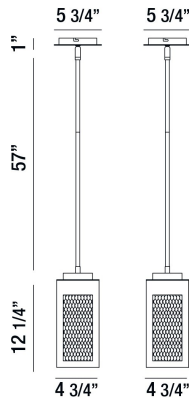

COOP, 5" RECTANGULAR PENDANT

PRODUCT DETAILS

No.	:	35928-010
Product Color	:	SAND BLACK
Product Material	:	METAL
Shade / Accent Colour	:	GOLD
Shade / Accent Material	:	WIRE MESH
Length	:	4.75"
Width	:	4.75"
Height	:	12.25"
Overall Height	:	70.25"
Weight	:	6.8lbs

LIGHT SOURCE DETAILS

Light Source Type	:	INTEGRATED LED
Input Voltage	:	120V
Bulb Voltage	:	120V
Socket Type	:	LED
Total Wattage	:	10W
Initial Lumens	:	800lm
Kelvin	:	3000K
CRI	:	90+
Dimmable	:	Yes

OPTIONS AVAILABLE

ITEM NO. 35928-010	FINISH SAND BLACK	SHADE GOLD
------------------------------	-----------------------------	----------------------

TECHNICAL DETAILS

Hanging Support Type	:	ROD
Hanging Support Length	:	57"
Rods Included	:	3"+6"+12"+18"+18"
Canopy / Backplate Length	:	5.75"
Canopy / Backplate Height	:	1"
Canopy / Backplate Width	:	5.75"
Location	:	DRY
Approval	:	