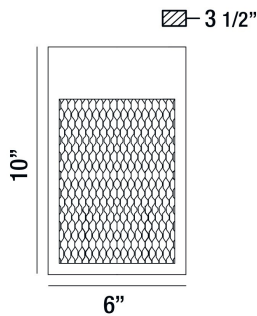

TECHNICAL DETAILS

Mounting	:	Down
Location	:	DAMP
Approval	:	

PROJECT INFORMATION

Job Name: Date: Type:

Comments: