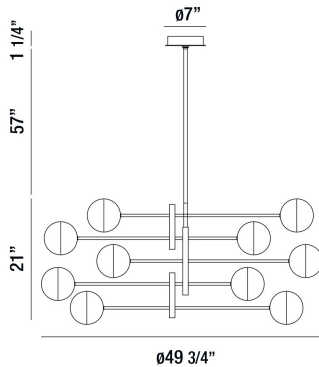

FAIRMOUNT, 50" ROUND CHANDELIER

OPTIONS AVAILABLE

ITEM NO.	FINISH	SHADE
35920-014	CHROME	OPAL WHITE

PRODUCT DETAILS

No.	:	35920-014
Product Color	:	CHROME
Product Material	:	METAL
Shade / Accent Colour	:	OPAL WHITE
Shade / Accent Material	:	GLASS
Diameter	:	49.75"
Height	:	21"
Overall Height	:	79.25"
Weight	:	30lbs

LIGHT SOURCE DETAILS

Number of Bulbs	:	10
Light Source	:	LED
Light Source Type	:	G9
Input Voltage	:	120V
Bulb Voltage	:	120V
Socket Type	:	LED
Wattage	:	5W
Total Wattage	:	50W
Initial Lumens	:	2500lm
Kelvin	:	4000K
CRI	:	80+
Bulb Included	:	Yes
Dimmable	:	Yes

TECHNICAL DETAILS

Hanging Support Type	:	ROD
Hanging Support Length	:	57"
Rods Included	:	3"+6"+12"+18"+18"
Canopy / Backplate Height	:	1.25"
Canopy / Backplate Dia.	:	7"
Location	:	DRY
Approval	:	

PROJECT INFORMATION