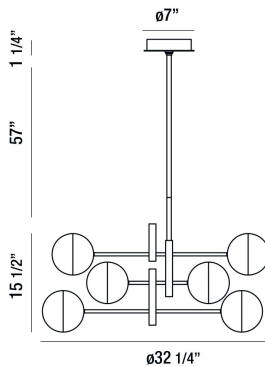

FAIRMOUNT, 32" ROUND CHANDELIER

OPTIONS AVAILABLE

ITEM NO.	FINISH	SHADE
35919-018	CHROME	OPAL WHITE

PRODUCT DETAILS

No.	:	35919-018
Product Color	:	CHROME
Product Material	:	METAL
Shade / Accent Colour	:	OPAL WHITE
Shade / Accent Material	:	GLASS
Diameter	:	32.25"
Height	:	15.5"
Overall Height	:	73.75"
Weight	:	19.4lbs

LIGHT SOURCE DETAILS

Number of Bulbs	:	6
Light Source	:	LED
Light Source Type	:	G9
Input Voltage	:	120V
Bulb Voltage	:	120V
Socket Type	:	LED
Wattage	:	5W
Total Wattage	:	30W
Initial Lumens	:	1500lm
Kelvin	:	4000K
CRI	:	80+
Bulb Included	:	Yes
Dimmable	:	Yes

TECHNICAL DETAILS

Hanging Support Type	:	ROD
Hanging Support Length	:	57"
Rods Included	:	3"+6"+12"+18"+18"
Canopy / Backplate Height	:	1.25"
Canopy / Backplate Dia.	:	7"
Location	:	DRY
Approval	:	

PROJECT INFORMATION