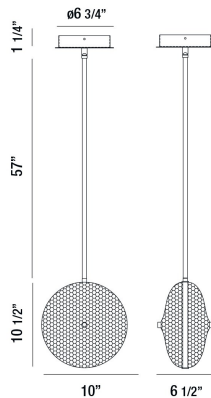

PROJECT INFORMATION

Job Name: Date: Type:

Comments: