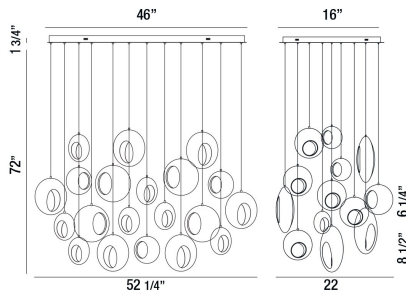

ARLINGTON, 52" OVAL CHANDELIER

PRODUCT DETAILS

No.	:	35912-019
Product Color	:	BLACKENED CHROME
Product Material	:	METAL
Shade / Accent Colour	:	BLACKENED CHROME/GOLD
Shade / Accent Material	:	METAL ORBS
Length	:	52.25"
Width	:	22"
Height	:	8.5"
Overall Height	:	82.25"
Weight	:	40.5lbs

LIGHT SOURCE DETAILS

Light Source Type	:	INTEGRATED LED
Input Voltage	:	120V
Bulb Voltage	:	120V
Socket Type	:	LED
Total Wattage	:	60W
Delivered Lumens	:	1600lm
Kelvin	:	3000K
CRI	:	80+
Dimmable	:	Yes

OPTIONS AVAILABLE

ITEM NO.	FINISH	SHADE
35912-019	BLACKENED CHROME	BLACKENED CHROME/GOLD

TECHNICAL DETAILS

Hanging Support Type	:	WIRE
Hanging Support Length	:	72"
Canopy / Backplate Length	:	46"
Canopy / Backplate Height	:	1.75"
Canopy / Backplate Width	:	16"
Location	:	DRY
Approval	:	