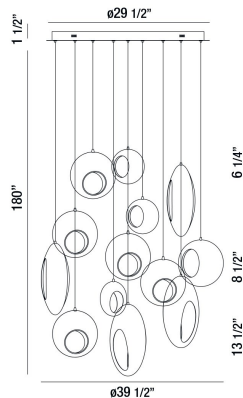

ARLINGTON, 40" ROUND CHANDELIER

PRODUCT DETAILS

No.	:	35910-015
Product Color	:	BLACKENED CHROME
Product Material	:	METAL
Shade / Accent Colour	:	BLACKENED CHROME/GOLD
Shade / Accent Material	:	METAL ORBS
Diameter	:	39.5"
Height	:	13.5"
Overall Height	:	195"
Weight	:	42.1lbs

LIGHT SOURCE DETAILS

Light Source Type	:	INTEGRATED LED
Input Voltage	:	120V
Bulb Voltage	:	120V
Socket Type	:	LED
Total Wattage	:	39W
Delivered Lumens	:	1040lm
Kelvin	:	3000K
CRI	:	80+
Dimmable	:	Yes

OPTIONS AVAILABLE

ITEM NO.	FINISH	SHADE
35910-015	BLACKENED CHROME	BLACKENED CHROME/GOLD

TECHNICAL DETAILS

Hanging Support Type	:	WIRE
Hanging Support Length	:	180"
Canopy / Backplate Height	:	1.5"
Canopy / Backplate Dia.	:	29.5"
Location	:	DRY
Approval	:	