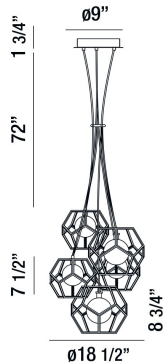

NORWAY, 19" ROUND CHANDELIER

PRODUCT DETAILS

No.	:	35903-017
Product Color	:	CHROME
Product Material	:	METAL
Shade / Accent Colour	:	CLEAR
Shade / Accent Material	:	HAND MADE ICE GLASS
Diameter	:	18.5"
Height	:	8.75"
Overall Height	:	82.5"
Weight	:	16lbs

LIGHT SOURCE DETAILS

Number of Bulbs	:	5
Light Source	:	LED
Light Source Type	:	G9 LED
Input Voltage	:	120V
Bulb Voltage	:	120V
Socket Type	:	LED
Wattage	:	5W
Total Wattage	:	25W
Initial Lumens	:	1250lm
Kelvin	:	3000K
CRI	:	80+
Bulb Included	:	No
Dimmable	:	Yes

OPTIONS AVAILABLE

ITEM NO.	FINISH	SHADE
35903-017	CHROME	CLEAR

TECHNICAL DETAILS

Hanging Support Type	:	WIRE
Hanging Support Length	:	72"
Canopy / Backplate Height	:	1.75"
Canopy / Backplate Dia.	:	9"
Location	:	DRY
Approval	:	