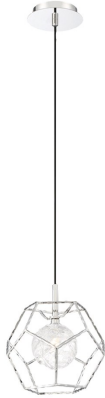

NORWAY, 11" ROUND PENDANT

PRODUCT DETAILS

No.	:	35902-010
Product Color	:	CHROME
Product Material	:	METAL
Shade / Accent Colour	:	CLEAR
Shade / Accent Material	:	HAND MADE ICE GLASS
Diameter	:	10.75"
Height	:	11"
Overall Height	:	84"
Weight	:	4.4lbs

LIGHT SOURCE DETAILS

Number of Bulbs	:	1
Light Source	:	LED
Light Source Type	:	G9 LED
Input Voltage	:	120V
Bulb Voltage	:	120V
Socket Type	:	LED
Wattage	:	5W
Total Wattage	:	5W
Initial Lumens	:	250lm
Kelvin	:	3000K
CRI	:	80+
Bulb Included	:	No
Dimmable	:	Yes

OPTIONS AVAILABLE

ITEM NO.	FINISH	SHADE
35902-010	CHROME	CLEAR

TECHNICAL DETAILS

Hanging Support Type	:	WIRE
Hanging Support Length	:	72"
Canopy / Backplate Height	:	1"
Canopy / Backplate Dia.	:	5.5"
Location	:	DRY
Approval	:	