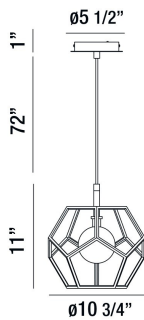

NORWAY, 11" ROUND PENDANT

PRODUCT DETAILS

No.	:	35902-010
Product Color	:	CHROME
Product Material	:	METAL
Shade / Accent Colour	:	CLEAR
Shade / Accent Material	:	HAND MADE ICE GLASS
Diameter	:	10.75"
Height	:	11"
Overall Height	:	84"
Weight	:	4.4lbs

LIGHT SOURCE DETAILS

Number of Bulbs	:	1
Light Source	:	LED
Light Source Type	:	G9 LED
Input Voltage	:	120V
Bulb Voltage	:	120V
Socket Type	:	LED
Wattage	:	5W
Total Wattage	:	5W
Initial Lumens	:	250lm
Kelvin	:	3000K
CRI	:	80+
Bulb Included	:	No
Dimmable	:	Yes

OPTIONS AVAILABLE

ITEM NO.	FINISH	SHADE
35902-010	CHROME	CLEAR

TECHNICAL DETAILS

Hanging Support Type	:	WIRE
Hanging Support Length	:	72"
Canopy / Backplate Height	:	1"
Canopy / Backplate Dia.	:	5.5"
Location	:	DRY
Approval	:	