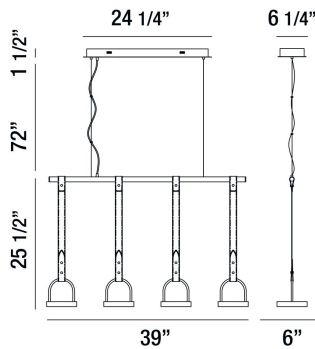

## LAPPIN, 39" LINEAR CHANDELIER

### PRODUCT DETAILS

No.	:	35901-013
Product Color	:	CHROME
Product Material	:	METAL
Length	:	39"
Width	:	6"
Height	:	25.5"
Overall Height	:	98.75"
Weight	:	14.1lbs

### TECHNICAL DETAILS

Hanging Support Type	:	AIRCRAFT CABLE
Hanging Support Length	:	72"
Canopy / Backplate Length	:	24.25"
Canopy / Backplate Height	:	1.5"
Canopy / Backplate Width	:	6.25"
Location	:	DRY
Approval	:	