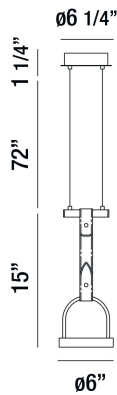

## LAPPIN, 6" ROUND PENDANT

### PRODUCT DETAILS

No.	:	35899-013
Product Color	:	CHROME
Product Material	:	METAL
Diameter	:	6"
Height	:	15"
Overall Height	:	88.25"
Weight	:	3.3lbs

### TECHNICAL DETAILS

Hanging Support Type	:	AIRCRAFT CABLE
Hanging Support Length	:	72"
Canopy / Backplate Height	:	1.25"
Canopy / Backplate Dia.	:	6.25"
Location	:	DRY
Approval	:	