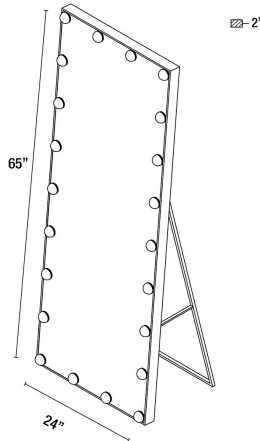

PROJECT INFORMATION

Job Name: Date: Type:

Comments: