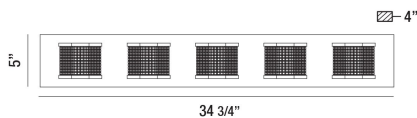

BELGROUE, 35" VANITY LIGHT

PRODUCT DETAILS

No.	:	35721-017
Product Color	:	CHROME
Product Material	:	METAL
Shade / Accent Colour	:	CLEAR
Shade / Accent Material	:	GLASS
Width	:	34.75"
Height	:	5"
Ext	:	4"
Weight	:	8.5lbs

LIGHT SOURCE DETAILS

Light Source Type	:	INTEGRATED LED
Input Voltage	:	120V
Bulb Voltage	:	120V
Total Wattage	:	35W
Initial Lumens	:	2850lm
Kelvin	:	3000K
CRI	:	90+
Dimmable	:	Yes

OPTIONS AVAILABLE

ITEM NO.	FINISH	SHADE
35721-017	CHROME	CLEAR

TECHNICAL DETAILS

Canopy / Backplate Length	:	33.5"
Canopy / Backplate Height	:	1.25"
Canopy / Backplate Width	:	4.5"
Location	:	DAMP
Approval	:	

PROJECT INFORMATION

 Job Name: Date: Type:

 Comments: