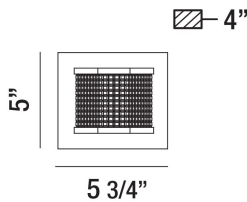

BELGROUE, WALL MOUNT

PRODUCT DETAILS

No.	:	35718-017
Product Color	:	CHROME
Product Material	:	METAL
Shade / Accent Colour	:	CLEAR
Shade / Accent Material	:	GLASS
Width	:	5.75"
Height	:	5"
Ext	:	4"
Weight	:	1.7lbs

TECHNICAL DETAILS

Canopy / Backplate Length	:	4.5"
Canopy / Backplate Height	:	1.25"
Canopy / Backplate Width	:	4.5"
Location	:	DAMP
Approval	:	

PROJECT INFORMATION

Job Name: Date: Type:

Comments: