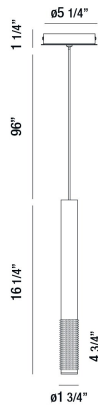

## DAVENPORT, 2" ROUND PENDANT

### PRODUCT DETAILS

No.	: 35709-015
Product Color	: WHITE
Product Material	: METAL
Shade / Accent Colour	: WHITE
Shade / Accent Material	: TEXTURED ALUMINUM
Diameter	: 1.75"
Height	: 16.25"
Overall Height	: 113.5"
Weight	: 1.4lbs

### LIGHT SOURCE DETAILS

Light Source Type	: INTEGRATED LED
Input Voltage	: 120V
Bulb Voltage	: 120V
Socket Type	: LED
Total Wattage	: 4.3W
Delivered Lumens	: 125lm
Kelvin	: 3000K
CRI	: 90+
Dimmable	: No

### TECHNICAL DETAILS

Hanging Support Type	: WIRE
Hanging Support Length	: 96"
Canopy / Backplate Height	: 1.25"
Canopy / Backplate Dia.	: 5.25"
Location	: DRY
Approval	: 