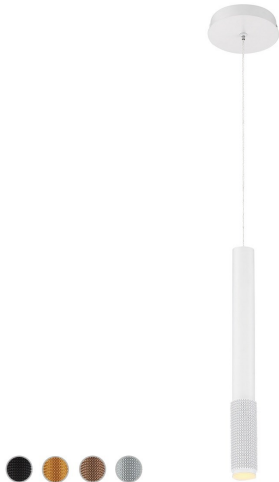

## DAVENPORT, 2" ROUND PENDANT

### OPTIONS AVAILABLE

ITEM NO.	FINISH	SHADE
35709-015	WHITE	WHITE
35709-022	BLACK	BLACK
35709-039	GOLD	GOLD
35709-053	ALUMINUM	ALUMINUM

### PRODUCT DETAILS

No.	: 35709-015
Product Color	: WHITE
Product Material	: METAL
Shade / Accent Colour	: WHITE
Shade / Accent Material	: TEXTURED ALUMINUM
Diameter	: 1.75"
Height	: 16.25"
Overall Height	: 113.5"
Weight	: 1.4lbs