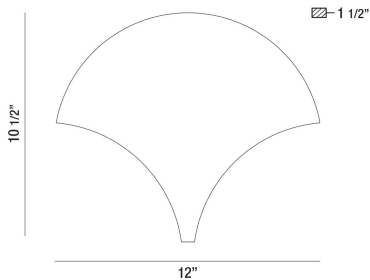

### PRODUCT DETAILS

No.	:	35708-018
Product Color	:	WHITE
Product Material	:	METAL
Shade / Accent Colour	:	WHITE
Shade / Accent Material	:	ACRYLIC
Width	:	12"
Height	:	10.5"
Ext	:	1.5"
Weight	:	2.9lbs

### TECHNICAL DETAILS

Canopy / Backplate Length	:	12"
Canopy / Backplate Width	:	10.44"
Mounting	:	Up or Down
Location	:	DRY
Approval	:	