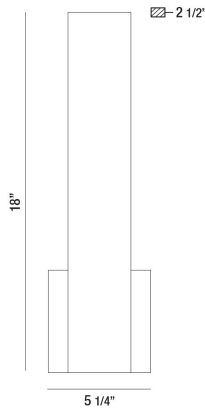

ANNETTE, WALL MOUNT

PRODUCT DETAILS

No.	:	35703-013
Product Color	:	WHITE
Product Material	:	METAL
Shade / Accent Colour	:	WHITE
Shade / Accent Material	:	ACRYLIC
Width	:	5.25"
Height	:	18"
Ext	:	2.5"
Weight	:	2lbs

LIGHT SOURCE DETAILS

Light Source Type	:	INTEGRATED LED
Input Voltage	:	120V
Bulb Voltage	:	120V
Total Wattage	:	18W
Delivered Lumens	:	1540lm
Kelvin	:	3000K
CRI	:	90+
Dimmable	:	Yes

OPTIONS AVAILABLE

ITEM NO.	FINISH	SHADE
35703-013	WHITE	WHITE
35703-020	BLACK	WHITE
35703-037	CHAMPAGNE	WHITE
35703-044	GOLD	WHITE

TECHNICAL DETAILS

Canopy / Backplate Length	:	5.25"
Canopy / Backplate Height	:	0.25"
Canopy / Backplate Width	:	5.25"
Mounting	:	Up
Location	:	DRY
Approval	:	

PROJECT INFORMATION

Job Name: Date: Type:

Comments: