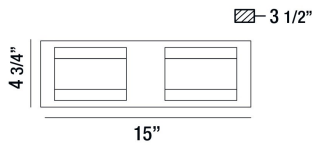

NELSON, 15" VANITY LIGHT

PRODUCT DETAILS

No.	:	35697-015
Product Color	:	CHROME
Product Material	:	METAL
Shade / Accent Colour	:	CLEAR
Shade / Accent Material	:	PRESSED GLASS
Width	:	15"
Height	:	4.75"
Ext	:	3.5"
Weight	:	5.1lbs

LIGHT SOURCE DETAILS

Light Source Type	:	INTEGRATED LED
Input Voltage	:	120V
Bulb Voltage	:	120V
Total Wattage	:	20W
Delivered Lumens	:	1400lm
Kelvin	:	3000K
CRI	:	90
Dimmable	:	Yes

OPTIONS AVAILABLE

ITEM NO.	FINISH	SHADE
35697-015	CHROME	CLEAR

TECHNICAL DETAILS

Canopy / Backplate Length	:	15"
Canopy / Backplate Height	:	1.5"
Canopy / Backplate Width	:	4.75"
Location	:	DAMP
Approval	:	

PROJECT INFORMATION

 Job Name: Date: Type:

 Comments: