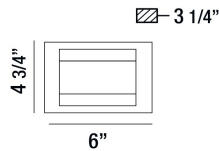

NELSON, WALL MOUNT

PRODUCT DETAILS

No.	:	35696-018
Product Color	:	CHROME
Product Material	:	METAL
Shade / Accent Colour	:	CLEAR
Shade / Accent Material	:	PRESSED GLASS
Width	:	6"
Height	:	4.75"
Ext	:	3.25"
Weight	:	2.6lbs

TECHNICAL DETAILS

Canopy / Backplate Length	:	6"
Canopy / Backplate Height	:	1.5"
Canopy / Backplate Width	:	4.75"
Location	:	DAMP
Approval	:	

PROJECT INFORMATION

 Job Name: Date: Type:

 Comments: