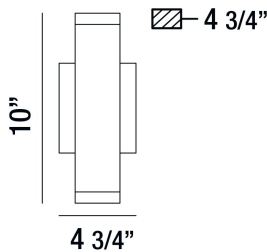

SEATON, WALL MOUNT

PRODUCT DETAILS

No.	:	35688-013
Product Color	:	CHROME
Product Material	:	METAL
Shade / Accent Colour	:	CLEAR
Shade / Accent Material	:	CRYSTAL-LIKE GLASS
Width	:	4.75"
Height	:	10"
Ext	:	4.75"
Weight	:	3.4lbs

LIGHT SOURCE DETAILS

Light Source Type	:	INTEGRATED LED
Input Voltage	:	120V
Bulb Voltage	:	120V
Total Wattage	:	9W
Initial Lumens	:	800lm
Kelvin	:	3000K
CRI	:	90
Dimmable	:	Yes

OPTIONS AVAILABLE

ITEM NO.	FINISH	SHADE
35688-013	CHROME	CLEAR

TECHNICAL DETAILS

Canopy / Backplate Length	:	4.75"
Canopy / Backplate Height	:	1.5"
Canopy / Backplate Width	:	4.75"
Mounting	:	Up or Down
Location	:	DAMP
Approval	:	

PROJECT INFORMATION

Job Name: Date: Type: