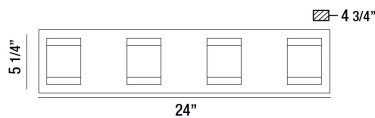

SEATON, 24" VANITY LIGHT

PRODUCT DETAILS

No.	:	35686-019
Product Color	:	CHROME
Product Material	:	METAL
Shade / Accent Colour	:	CLEAR
Shade / Accent Material	:	CRYSTAL-LIKE GLASS
Width	:	24"
Height	:	5.25"
Ext	:	4.75"
Weight	:	8.8lbs

LIGHT SOURCE DETAILS

Light Source Type	:	INTEGRATED LED
Input Voltage	:	120V
Bulb Voltage	:	120V
Total Wattage	:	36W
Initial Lumens	:	2880lm
Kelvin	:	3000K
CRI	:	90
Dimmable	:	Yes

OPTIONS AVAILABLE

ITEM NO.	FINISH	SHADE
35686-019	CHROME	CLEAR

TECHNICAL DETAILS

Canopy / Backplate Length	:	24"
Canopy / Backplate Height	:	1.25"
Canopy / Backplate Width	:	5.25"
Location	:	DAMP
Approval	:	

PROJECT INFORMATION

 Job Name: Date: Type:

 Comments: