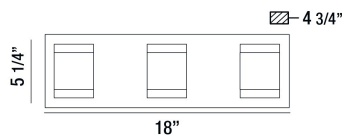

SEATON, 18" VANITY LIGHT

PRODUCT DETAILS

No.	:	35685-012
Product Color	:	CHROME
Product Material	:	METAL
Shade / Accent Colour	:	CLEAR
Shade / Accent Material	:	CRYSTAL-LIKE GLASS
Width	:	18"
Height	:	5.25"
Ext	:	4.75"
Weight	:	6.8lbs

LIGHT SOURCE DETAILS

Light Source Type	:	INTEGRATED LED
Input Voltage	:	120V
Bulb Voltage	:	120V
Total Wattage	:	30W
Initial Lumens	:	2400lm
Kelvin	:	3000K
CRI	:	90
Dimmable	:	Yes

OPTIONS AVAILABLE

ITEM NO.	FINISH	SHADE
35685-012	CHROME	CLEAR

TECHNICAL DETAILS

Canopy / Backplate Length	:	18"
Canopy / Backplate Height	:	1.25"
Canopy / Backplate Width	:	5.25"
Location	:	DAMP
Approval	:	

PROJECT INFORMATION

 Job Name: Date: Type:

 Comments: