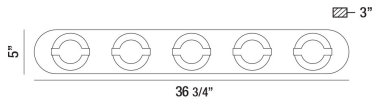

BALEWOOD, 37" VANITY LIGHT

PRODUCT DETAILS

No.	:	35666-011
Product Color	:	CHROME
Product Material	:	METAL
Shade / Accent Colour	:	FROSTED
Shade / Accent Material	:	ACRYLIC
Width	:	36.75"
Height	:	5"
Ext	:	3"
Weight	:	6.6lbs

LIGHT SOURCE DETAILS

Light Source Type	:	INTEGRATED LED
Input Voltage	:	120V
Bulb Voltage	:	120V
Total Wattage	:	35W
Initial Lumens	:	2800lm
Kelvin	:	3000K
CRI	:	90+
Dimmable	:	Yes

OPTIONS AVAILABLE

ITEM NO.	FINISH	SHADE
35666-011	CHROME	FROSTED

TECHNICAL DETAILS

Canopy / Backplate Length	:	33.5"
Canopy / Backplate Height	:	1.25"
Canopy / Backplate Width	:	4.5"
Location	:	DAMP
Approval	:	

PROJECT INFORMATION

 Job Name: Date: Type:

 Comments: