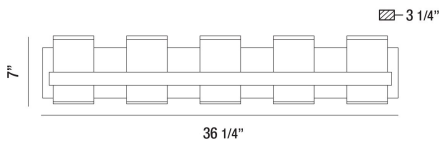

CAMBRIDGE, 36" VANITY LIGHT

PRODUCT DETAILS

No.	:	35657-019
Product Color	:	CHROME
Product Material	:	METAL
Shade / Accent Colour	:	FROSTED
Shade / Accent Material	:	ACRYLIC
Width	:	36.25"
Height	:	7"
Ext	:	3.25"
Weight	:	11.2lbs

ITEM NO.	FINISH	SHADE
35657-019	CHROME	FROSTED

TECHNICAL DETAILS

Canopy / Backplate Length	:	35.75"
Canopy / Backplate Height	:	1.25"
Canopy / Backplate Width	:	4.5"
Mounting	:	Up or Down
Location	:	DAMP
Approval	:	