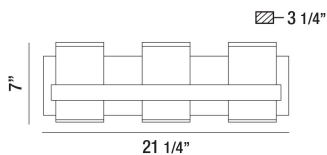

CAMBRIDGE, 21" VANITY LIGHT

PRODUCT DETAILS

No.	:	35655-015
Product Color	:	CHROME
Product Material	:	METAL
Shade / Accent Colour	:	FROSTED
Shade / Accent Material	:	ACRYLIC
Width	:	21.25"
Height	:	7"
Ext	:	3.25"
Weight	:	6.7lbs

ITEM NO.	FINISH	SHADE
35655-015	CHROME	FROSTED

TECHNICAL DETAILS

Canopy / Backplate Length	:	20.75"
Canopy / Backplate Height	:	1.25"
Canopy / Backplate Width	:	4.5"
Mounting	:	Up or Down
Location	:	DAMP
Approval	:	