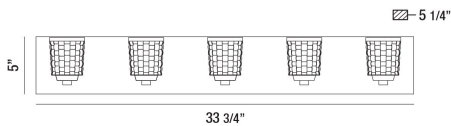

BANBURY, 34" VANITY LIGHT

PRODUCT DETAILS

No.	:	35649-014
Product Color	:	CHROME
Product Material	:	METAL
Shade / Accent Colour	:	CLEAR
Shade / Accent Material	:	GLASS
Width	:	33.75"
Height	:	5"
Ext	:	5.25"
Weight	:	10lbs

LIGHT SOURCE DETAILS

Light Source Type	:	INTEGRATED LED
Input Voltage	:	120V
Bulb Voltage	:	120V
Total Wattage	:	30W
Initial Lumens	:	2400lm
Kelvin	:	3000K
CRI	:	90+
Dimmable	:	Yes

OPTIONS AVAILABLE

ITEM NO.	FINISH	SHADE
35649-014	CHROME	CLEAR

TECHNICAL DETAILS

Canopy / Backplate Length	:	33"
Canopy / Backplate Height	:	1.25"
Canopy / Backplate Width	:	5.25"
Mounting	:	Up
Location	:	DAMP
Approval	:	

PROJECT INFORMATION

Job Name: Date: Type:

Comments: