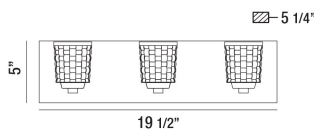

### PRODUCT DETAILS

No.	:	35647-010
Product Color	:	CHROME
Product Material	:	METAL
Shade / Accent Colour	:	CLEAR
Shade / Accent Material	:	GLASS
Width	:	19.5"
Height	:	5"
Ext	:	5.25"
Weight	:	6.2lbs

### TECHNICAL DETAILS

Canopy / Backplate Length	:	19.75"
Canopy / Backplate Height	:	1.25"
Canopy / Backplate Width	:	5.25"
Mounting	:	Up
Location	:	DAMP
Approval	:	