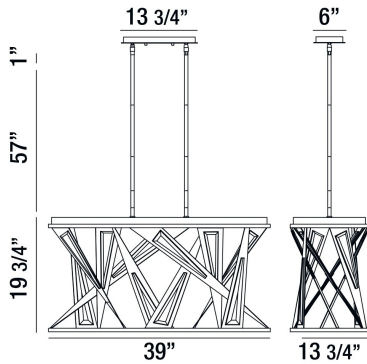

## SARISE, 39" OVAL CHANDELIER

### PRODUCT DETAILS

No.	:	35645-016
Product Color	:	BLACK
Product Material	:	METAL
Shade / Accent Colour	:	CHROME/CLEAR
Shade / Accent Material	:	METAL/CRYSTAL
Length	:	39"
Width	:	13.75"
Height	:	19.75"
Overall Height	:	77.75"
Weight	:	43lbs

### TECHNICAL DETAILS

Hanging Support Type	:	ROD
Hanging Support Length	:	57"
Rods Included	:	3"+6"+12"+18"+18"
Canopy / Backplate Length	:	13.75"
Canopy / Backplate Height	:	1"
Canopy / Backplate Width	:	6"
Location	:	DRY
Approval	:	