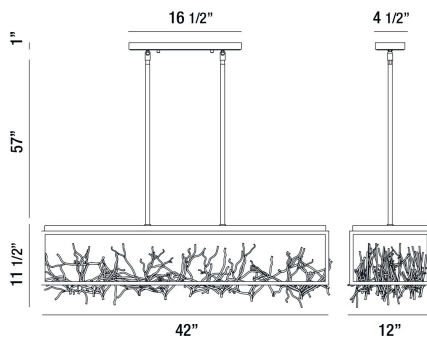

AERIE, 8-LIGHT RECTANGULAR LED CHANDELIER

PRODUCT DETAILS

No.	:	35642-015
Product Color	:	BRONZE
Product Material	:	METAL
Shade / Accent Colour	:	GOLD
Shade / Accent Material	:	BRANCH ACCENTS
Length	:	42"
Width	:	12"
Height	:	11.5"
Overall Height	:	68"
Weight	:	40.4lbs

ITEM NO.	FINISH	SHADE
35642-015	BRONZE	GOLD
35642-023	BLACK/SILVER	

TECHNICAL DETAILS

Hanging Support Type	:	ROD
Hanging Support Length	:	57"
Rods Included	:	3"+6"+12"+18"+18"
Canopy / Backplate Length	:	16.5"
Canopy / Backplate Height	:	1"
Canopy / Backplate Width	:	4.5"
Location	:	DRY
Approval	:	