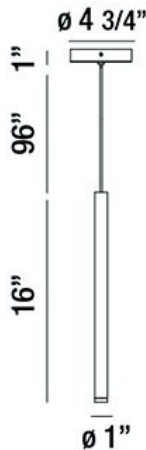

NAVADA, 1" ROUND PENDANT

PRODUCT DETAILS

No.	:	34164-013
Product Color	:	SATIN NICKEL
Product Material	:	METAL
Shade / Accent Colour	:	SATIN NICKEL
Shade / Accent Material	:	METAL TUBES
Diameter	:	1"
Height	:	16"
Overall Height	:	113"
Weight	:	1.3lbs

LIGHT SOURCE DETAILS

Light Source Type	:	INTEGRATED LED
Input Voltage	:	120V
Bulb Voltage	:	120V
Socket Type	:	LED
Total Wattage	:	3W
Delivered Lumens	:	150lm
Kelvin	:	3000K
CRI	:	90+
Dimmable	:	No

OPTIONS AVAILABLE

ITEM NO.	FINISH	SHADE
34164-013	SATIN NICKEL	SATIN NICKEL
34164-020	ANTIQUE BRASS	ANTIQUE BRASS
34164-044	BLACK	BLACK

TECHNICAL DETAILS

Hanging Support Type	:	WIRE
Hanging Support Length	:	96"
Canopy / Backplate Height	:	1"
Canopy / Backplate Dia.	:	4.75"
Location	:	DRY
Approval	:	