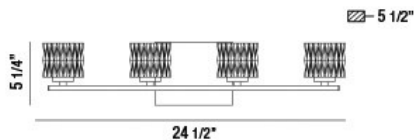

GUELPH, 25" VANITY LIGHT

PRODUCT DETAILS

No.	:	34161-012
Product Color	:	CHROME
Product Material	:	METAL
Shade / Accent Colour	:	CLEAR
Shade / Accent Material	:	GLASS
Width	:	24.5"
Height	:	5.25"
Ext	:	5.5"
Weight	:	5.1lbs

LIGHT SOURCE DETAILS

Light Source Type	:	INTEGRATED LED
Input Voltage	:	120V
Bulb Voltage	:	120V
Total Wattage	:	24W
Initial Lumens	:	1150lm
Kelvin	:	3000K
CRI	:	90+
Dimmable	:	Yes

OPTIONS AVAILABLE

ITEM NO.	FINISH	SHADE
34161-012	CHROME	CLEAR

TECHNICAL DETAILS

Canopy / Backplate Length	:	6.5"
Canopy / Backplate Height	:	1.25"
Canopy / Backplate Width	:	5"
Mounting	:	Up
Location	:	DAMP
Approval	:	

PROJECT INFORMATION

 Job Name: Date: Type:

 Comments: