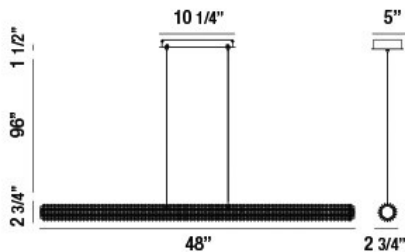

SASSI, 48" LINEAR CHANDELIER

PRODUCT DETAILS

No.	:	34155-011
Product Color	:	CHROME
Product Material	:	METAL
Shade / Accent Colour	:	CLEAR
Shade / Accent Material	:	CRYSTAL
Length	:	48"
Width	:	2.75"
Height	:	2.75"
Overall Height	:	100.25"
Weight	:	11.2lbs

LIGHT SOURCE DETAILS

Light Source Type	:	INTEGRATED LED
Input Voltage	:	120V
Bulb Voltage	:	120V
Socket Type	:	LED
Total Wattage	:	36W
Delivered Lumens	:	3200lm
Kelvin	:	3000K
CRI	:	90+
Dimmable	:	Yes

OPTIONS AVAILABLE

ITEM NO.	FINISH	SHADE
34155-011	CHROME	CLEAR

TECHNICAL DETAILS

Hanging Support Type	:	AIRCRAFT CABLE
Hanging Support Length	:	96"
Canopy / Backplate Length	:	10.25"
Canopy / Backplate Height	:	1.5"
Canopy / Backplate Width	:	5"
Location	:	DRY
Approval	:	