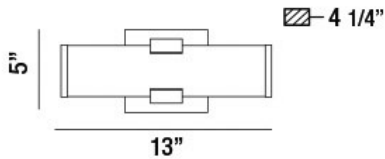

### PRODUCT DETAILS

No.	:	34146-019
Product Color	:	CHROME
Product Material	:	METAL
Shade / Accent Colour	:	CLEAR
Shade / Accent Material	:	ACRYLIC
Width	:	13"
Height	:	5"
Ext	:	4.25"
Weight	:	2.9lbs

### TECHNICAL DETAILS

Canopy / Backplate Length	:	5"
Canopy / Backplate Height	:	1.25"
Canopy / Backplate Width	:	5"
Mounting	:	Up or Down
Location	:	DAMP
Approval	:	