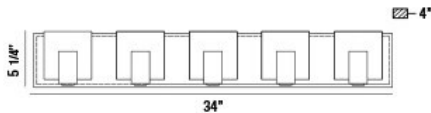

CANMORE, 5-LIGHT LED BATHBAR

PRODUCT DETAILS

No.	:	34145-012
Product Color	:	CHROME
Product Material	:	METAL
Shade / Accent Colour	:	FROSTED
Shade / Accent Material	:	ACRYLIC
Width	:	34"
Height	:	5.25"
Ext	:	4"
Weight	:	7.5lbs

TECHNICAL DETAILS

Canopy / Backplate Length	:	34"
Canopy / Backplate Height	:	1.25"
Canopy / Backplate Width	:	5"
Location	:	DAMP
Approval	:	

PROJECT INFORMATION

 Job Name: Date: Type:

 Comments: