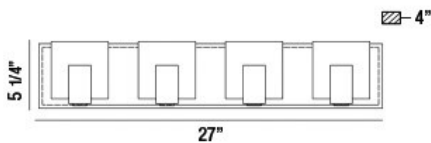

CANMORE, 4-LIGHT LED BATHBAR

PRODUCT DETAILS

No.	:	34144-015
Product Color	:	CHROME
Product Material	:	METAL
Shade / Accent Colour	:	FROSTED
Shade / Accent Material	:	ACRYLIC
Width	:	27"
Height	:	5.25"
Ext	:	4"
Weight	:	5lbs

LIGHT SOURCE DETAILS

Light Source Type	:	INTEGRATED LED
Input Voltage	:	120V
Bulb Voltage	:	120V
Total Wattage	:	32W
Delivered Lumens	:	1465lm
Kelvin	:	3000K
CRI	:	90+
Dimmable	:	Yes

OPTIONS AVAILABLE

ITEM NO.	FINISH	SHADE
34144-015	CHROME	FROSTED
34144-024	BLACK	FROSTED

TECHNICAL DETAILS

Canopy / Backplate Length	:	27"
Canopy / Backplate Height	:	1.25"
Canopy / Backplate Width	:	5"
Location	:	DAMP
Approval	:	

PROJECT INFORMATION

 Job Name: Date: Type:

 Comments: