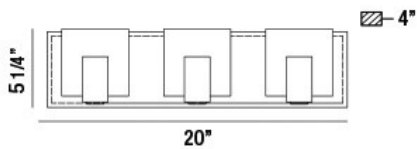

CANMORE, 3-LIGHT LED BATHBAR

PRODUCT DETAILS

No.	:	34143-018
Product Color	:	CHROME
Product Material	:	METAL
Shade / Accent Colour	:	FROSTED
Shade / Accent Material	:	ACRYLIC
Width	:	20.25"
Height	:	5.25"
Ext	:	4"
Weight	:	3lbs

LIGHT SOURCE DETAILS

Light Source Type	:	INTEGRATED LED
Input Voltage	:	120V
Bulb Voltage	:	120V
Total Wattage	:	24W
Delivered Lumens	:	1050lm
Kelvin	:	3000K
CRI	:	90+
Dimmable	:	Yes

OPTIONS AVAILABLE

ITEM NO.	FINISH	SHADE
34143-018	CHROME	FROSTED
34143-023	BLACK	FROSTED

TECHNICAL DETAILS

Canopy / Backplate Length	:	20.25"
Canopy / Backplate Height	:	1.25"
Canopy / Backplate Width	:	5"
Location	:	DAMP
Approval	:	

PROJECT INFORMATION

 Job Name: Date: Type:

 Comments: