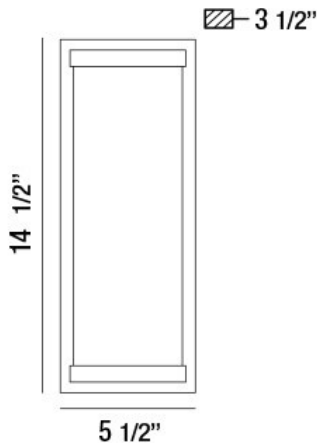

PARADISO, LARGE RECT OUTDOOR LED WALLMOUNT

PRODUCT DETAILS

No.	:	34138-014
Product Color	:	SATIN NICKEL
Shade / Accent Colour	:	CLEAR BUBBLE
Width	:	5.5"
Height	:	14.5"
Ext	:	3.5"
Weight	:	9.2lbs

LIGHT SOURCE DETAILS

Light Source Type	:	INTEGRATED LED
Input Voltage	:	120V
Bulb Voltage	:	120V
Socket Type	:	LED
Total Wattage	:	20W
Delivered Lumens	:	420lm
Kelvin	:	3000K
CRI	:	90
Dimmable	:	Yes

OPTIONS AVAILABLE

ITEM NO.	FINISH	SHADE
34138-014	SATIN NICKEL	CLEAR BUBBLE

TECHNICAL DETAILS

Canopy / Backplate Length	:	5.5"
Canopy / Backplate Height	:	1.25"
Canopy / Backplate Width	:	14.5"
Driver	:	EK-TOP
IP Rating	:	20
Location	:	DAMP
Approval	:	
Title 24	:	Yes

PROJECT INFORMATION