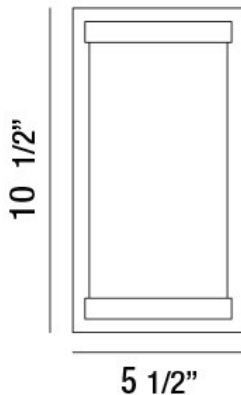

PARADISO, SMALL RECT OUTDOOR LED WALLMOUNT

PRODUCT DETAILS

No.	:	34137-017
Product Color	:	SATIN NICKEL
Shade / Accent Colour	:	CLEAR BUBBLE
Width	:	5.5"
Height	:	10.5"
Ext	:	3.5"
Weight	:	7.6lbs

LIGHT SOURCE DETAILS

Light Source Type	:	INTEGRATED LED
Input Voltage	:	120V
Bulb Voltage	:	120V
Socket Type	:	LED
Total Wattage	:	20W
Initial Lumens	:	1200lm
Kelvin	:	3000K
CRI	:	90
Dimmable	:	Yes

OPTIONS AVAILABLE

ITEM NO.	FINISH	SHADE
34137-017	SATIN NICKEL	CLEAR BUBBLE

 3 1/2"

TECHNICAL DETAILS

Canopy / Backplate Length	:	5.5"
Canopy / Backplate Height	:	1.25"
Canopy / Backplate Width	:	10.5"
Driver	:	EK-TOP
IP Rating	:	20
Location	:	DAMP
Approval	:	

PROJECT INFORMATION