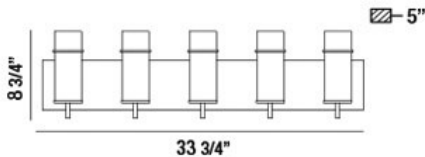

PISTA, 34" VANITY LIGHT

PRODUCT DETAILS

No.	:	34136-010
Product Color	:	CHROME
Product Material	:	METAL
Shade / Accent Colour	:	Glass
Shade / Accent Material	:	GLASS
Width	:	33.75"
Height	:	8.75"
Ext	:	5"
Weight	:	8.9lbs

OPTIONS AVAILABLE

ITEM NO.	FINISH	SHADE
34136-010	CHROME	Glass
34136-031	BLACK	Glass
34136-044	GOLD	Glass

TECHNICAL DETAILS

Canopy / Backplate Length	:	33.75"
Canopy / Backplate Height	:	1"
Canopy / Backplate Width	:	5"
Mounting	:	Up
Location	:	DAMP
Approval	:	