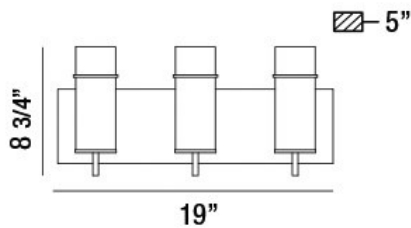

PISTA, 19" VANITY LIGHT

PRODUCT DETAILS

No.	:	34134-016
Product Color	:	CHROME
Product Material	:	METAL
Shade / Accent Colour	:	Glass
Shade / Accent Material	:	GLASS
Width	:	19"
Height	:	8.75"
Ext	:	5"
Weight	:	5.5lbs

LIGHT SOURCE DETAILS

Number of Bulbs	:	3
Light Source	:	Incandescent
Light Source Type	:	EDISON
Input Voltage	:	120V
Bulb Voltage	:	120V
Socket Type	:	E26
Wattage	:	60W
Total Wattage	:	180W
Bulb Included	:	Yes
Dimmable	:	Yes

TECHNICAL DETAILS

Canopy / Backplate Length	:	19"
Canopy / Backplate Height	:	1"
Canopy / Backplate Width	:	5"
Mounting	:	Up
Location	:	DAMP
Approval	:	

OPTIONS AVAILABLE

ITEM NO.	FINISH	SHADE
34134-016	CHROME	Glass
34134-032	BLACK	Glass
34134-040	GOLD	Glass

PROJECT INFORMATION

Job Name: Date: Type:

Comments: