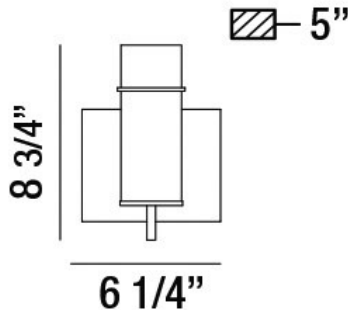

### PRODUCT DETAILS

No.	:	34133-019
Product Color	:	CHROME
Product Material	:	METAL
Shade / Accent Colour	:	Glass
Shade / Accent Material	:	GLASS
Width	:	6.25"
Height	:	8.75"
Ext	:	5"
Weight	:	1.7lbs

### TECHNICAL DETAILS

Canopy / Backplate Length	:	6.25"
Canopy / Backplate Height	:	1"
Canopy / Backplate Width	:	5"
Mounting	:	Up
Location	:	DAMP
Approval	:	