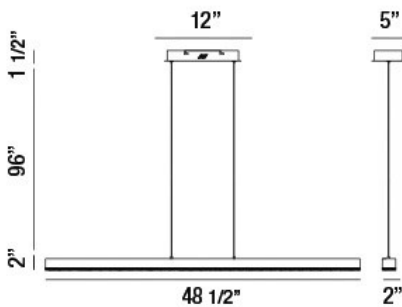

## SANTI, 49" LINEAR CHANDELIER

### PRODUCT DETAILS

No.	:	34101-018
Product Color	:	CHROME
Product Material	:	METAL
Shade / Accent Colour	:	CLEAR
Shade / Accent Material	:	CRYSTAL
Length	:	48.5"
Width	:	2"
Height	:	2"
Overall Height	:	99.5"
Weight	:	11lbs

### TECHNICAL DETAILS

Hanging Support Type	:	AIRCRAFT CABLE
Hanging Support Length	:	96"
Canopy / Backplate Length	:	12"
Canopy / Backplate Height	:	5.25"
Canopy / Backplate Width	:	1.75"
Location	:	DRY
Approval	:	