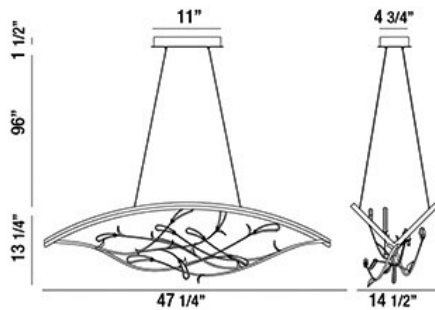

BASILICA, 47" OVAL CHANDELIER

PRODUCT DETAILS

No.	:	34065-013
Product Color	:	OIL RUBBED BRONZE
Product Material	:	METAL
Shade / Accent Colour	:	CLEAR
Shade / Accent Material	:	CRYSTAL
Length	:	47.25"
Width	:	14.5"
Height	:	13.25"
Overall Height	:	110.75"
Weight	:	10lbs

LIGHT SOURCE DETAILS

Light Source Type	:	INTEGRATED LED
Input Voltage	:	120V
Bulb Voltage	:	120V
Total Wattage	:	56W
Delivered Lumens	:	1680lm
Kelvin	:	3000K
CRI	:	80+
Dimmable	:	Yes

OPTIONS AVAILABLE

ITEM NO.	FINISH	SHADE
34065-013	OIL RUBBED BRONZE	CLEAR

TECHNICAL DETAILS

Hanging Support Type	:	AIRCRAFT CABLE
Hanging Support Length	:	96"
Canopy / Backplate Length	:	11"
Canopy / Backplate Height	:	1.5"
Canopy / Backplate Width	:	4.75"
Location	:	DRY
Approval	:	