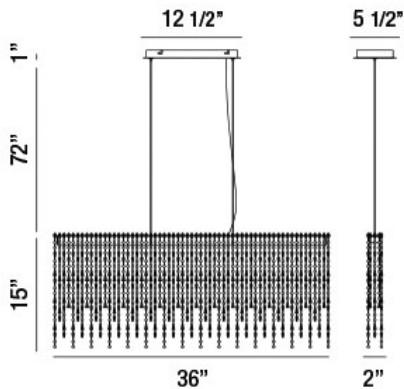

ATWATER, 36" LINEAR PENDANT

PRODUCT DETAILS

No.	:	34044-018
Product Color	:	CHROME
Product Material	:	METAL
Shade / Accent Colour	:	CLEAR
Shade / Accent Material	:	CRYSTAL
Length	:	36"
Width	:	2"
Height	:	15"
Overall Height	:	88"
Weight	:	9.2lbs

LIGHT SOURCE DETAILS

Light Source Type	:	INTEGRATED LED
Input Voltage	:	120V
Bulb Voltage	:	120V
Socket Type	:	LED
Total Wattage	:	38W
Initial Lumens	:	3600lm
Kelvin	:	3000K
CRI	:	90+
Dimmable	:	Yes

OPTIONS AVAILABLE

ITEM NO.	FINISH	SHADE
34044-018	CHROME	CLEAR

TECHNICAL DETAILS

Hanging Support Type	:	AIRCRAFT CABLE
Hanging Support Length	:	72"
Canopy / Backplate Length	:	12.5"
Canopy / Backplate Height	:	1"
Canopy / Backplate Width	:	5.5"
Location	:	DRY
Approval	:	