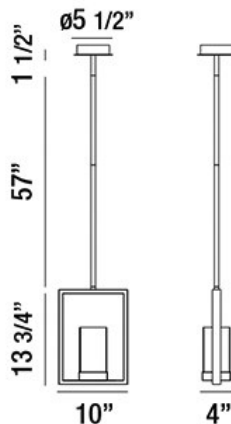

LONDRA, 10" RECTANGULAR PENDANT

PRODUCT DETAILS

No.	:	34038-024
Product Color	:	BRONZE
Product Material	:	METAL
Shade / Accent Colour	:	AMBER
Shade / Accent Material	:	GLASS
Length	:	10"
Width	:	4"
Height	:	13.75"
Overall Height	:	72.25"
Weight	:	5.1lbs

LIGHT SOURCE DETAILS

Light Source Type	:	INTEGRATED LED
Input Voltage	:	120V
Bulb Voltage	:	120V
Socket Type	:	LED
Total Wattage	:	7W
Initial Lumens	:	500lm
Kelvin	:	3000K
CRI	:	90+
Dimmable	:	Yes

OPTIONS AVAILABLE

ITEM NO.	FINISH	SHADE
34038-024	BRONZE	AMBER

TECHNICAL DETAILS

Hanging Support Type	:	ROD
Hanging Support Length	:	57"
Rods Included	:	3"+6"+12"+18"+18"
Canopy / Backplate Height	:	1.25"
Canopy / Backplate Dia.	:	6.5"
Location	:	DRY
Approval	:	